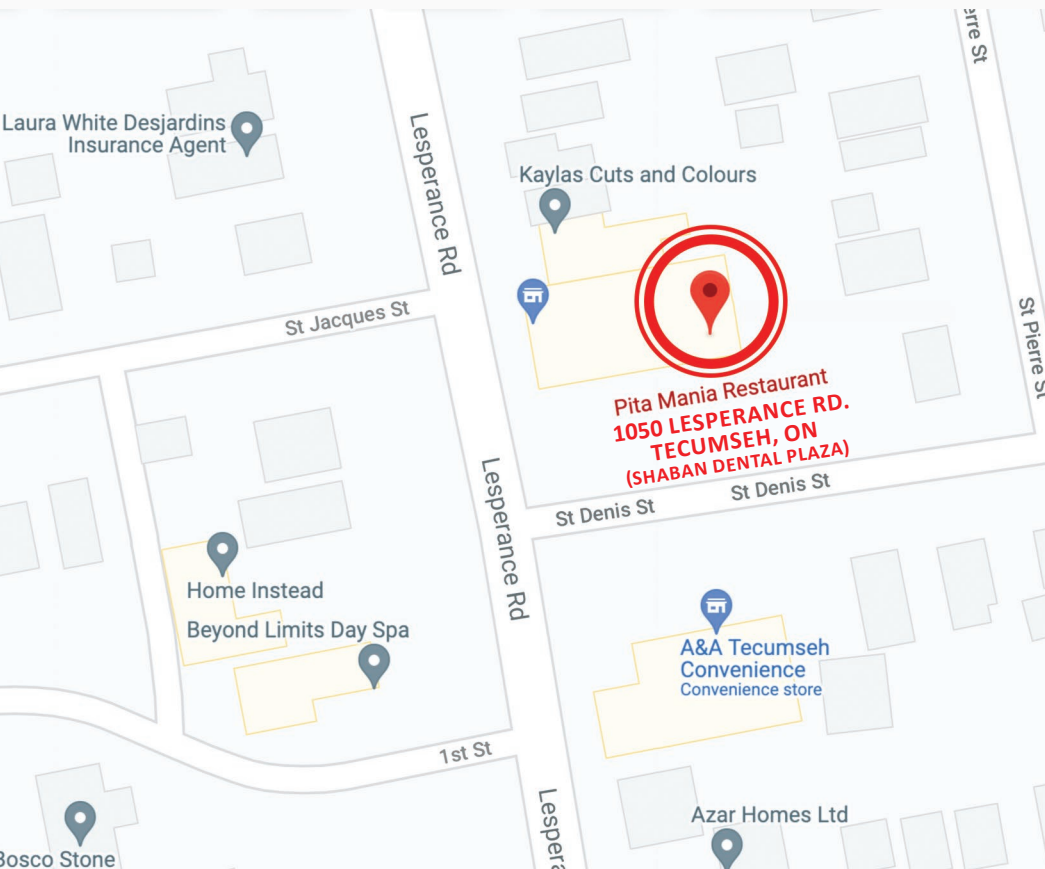

# *Pita Mania*

Home Of The Original Chicken Supreme

**1050 LESPERANCE RD.**

**TECUMSEH, ON**

(LOCATED IN THE SHABAN DENTAL PLAZA)

**LIMITED DELIVERY  
AND CATERING AVAILABLE**

# *Pita Mania*

Home Of The Original Chicken Supreme